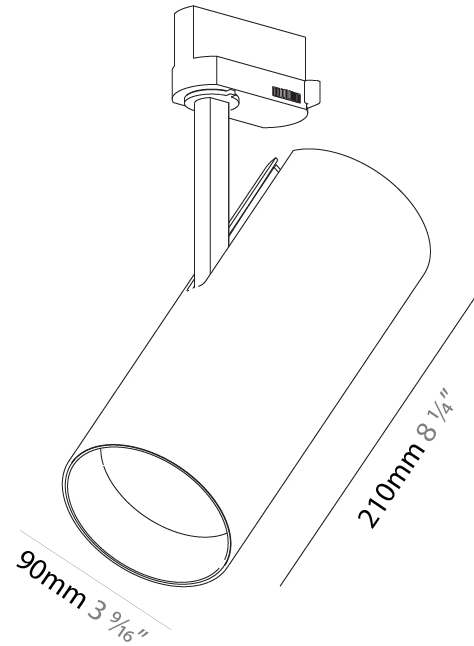

GENERAL

Series: Imagine
Subseries: Imagine 90
Brand: Prolicht
Division: Architectural
Mounting Type: Track
Mounting Location: Ceiling

PHYSICAL

Shape: Cylinder
Diameter (mm): 90
Diameter (in): 3 9/16
Height (mm): 210
Height (in): 8 1/4
Max. Overall Height (mm): 230
Max. Overall Height (in): 9 1/16
Light Distribution: Adjustable / Direct
Weight (kg): 0.903
Weight (lbs): 1.99
Fixture Finish: SSR / BKV / CWI / CRY / HAB / UFT / ITA / RUA / FTG / MYG / LOD / PUS / FRO / FUP / KIA / POP / BLS / SPG / MEY / GOH / GUM / CHC / COM / ABZ / JAG / OBR / MOS / ROR
Fixture Material: Aluminum Die Cast

ELECTRICAL

Lamp Type: LED (Zhaga Standard)
Input Wattage (W): 14
Total Output Wattage (W): 12.1
Dimming: Tri-Mode (Non-Dimming and Phase Dimming (120Vac only) and 0-10V Dimming)
Driver Included: Yes
Driver Location: Integrated
Driver Type: Constant Current - Universal
Driver Class: Class 2
Input Voltage (V): 120 - 277
Constant Current (MA): 350

LED

Number of LEDs: 1
Color Temperature (°K): 2700 / 3000 / 3500 / 4000
Max. Delivered Lumen (lm): 846 / 911 / 948 / 967
Nominal Lumen (lm): 1246 / 1342 / 1396 / 1424
CRI: >90 CRI
Lamp Life (hrs): 50000

OPTICAL

Reflector°: 6
Optic°: Lens Pack - No Lens / Linear Spread Lens / Honeycomb / Spread Lens
Adjustability: Rotational 350°; Tilt 90°

RATINGS AND CERTIFICATIONS

Certified By: Certified for North American Standards
IP rating: IP20