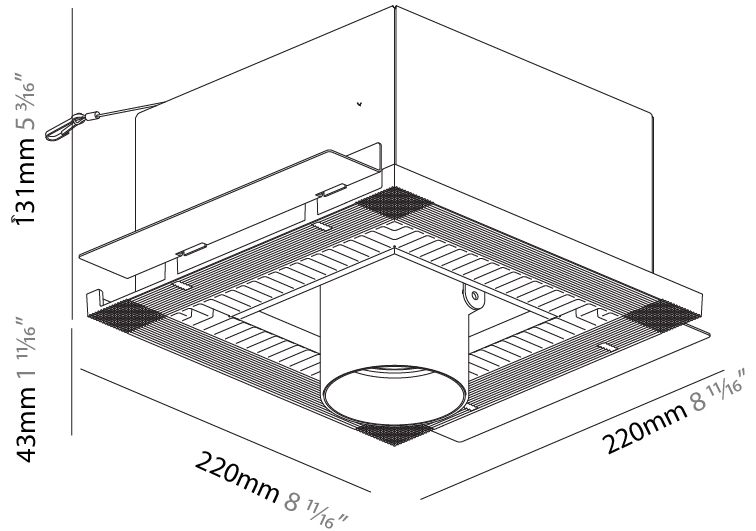

ELECTRICAL

Lamp Type: LED (Zhaga Standard)
Input Wattage (W): 19.3 + 2.6
Total Output Wattage (W): 16.5 + 2.2
Dimming: Tri-Mode (Non-Dimming and Phase Dimming (120Vac only) and 0-10V Dimming)
Driver Included: No
Driver Location: Remote
Driver Type: Constant Current & Constant Voltage - Universal
Driver Class: Class 2
Input Voltage (V): 120 - 277
Output Voltage (V): 24
Constant Current (MA): 500

LED

Number of LEDs: 2
Color Temperature (°K): 2700 / 3000 / 4000
Max. Delivered Lumen (lm): 1540 / 1580 / 1690
CRI: >90 CRI
Lamp Life (hrs): 50000
Upon Request: Special Color Temperature

OPTICAL

Reflector: 20 / 40 / 60
Adjustability: Rotational 355°; Tilt 45°
Upon Request: Special Beam Angles

RATINGS AND CERTIFICATIONS

Certified By: Certified for North American Standards
Zaneen Lighting Inc. © 2024, Phone: 588-3387, Fax: 247-9319, www.zaneen.com

Patents: IP20
For international specifications by adding 'INT' at the end of the existing Model #. For assistance on 'custom' specifications, contact zteam@zaneen.com.
In a constant effort to supply the best product, we reserve the right to change specifications or materials without notice. The most recent specification sheets are found at zaneen.com

145mm
5 11/16"

10 | 12 1/2 | 15 | 25mm
3/8" | 1/2" | 9/16" | 1"

225mm x 225mm
8 7/8" x 8 7/8"

355°

45°