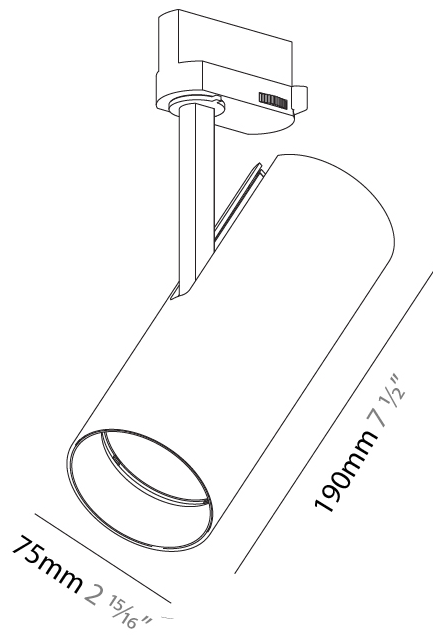

GENERAL

Series: Imagine
Subseries: Imagine 75
Brand: Prolicht
Division: Architectural
Mounting Type: Track
Mounting Location: Ceiling

PHYSICAL

Shape: Cylinder
Diameter (mm): 75
Diameter (in): 2 15/16
Height (mm): 190
Height (in): 7 1/2
Max. Overall Height (mm): 210
Max. Overall Height (in): 8 1/4
Light Distribution: Adjustable / Direct
Weight (kg): 0.716
Weight (lbs): 1.58
Fixture Finish: SSR / BKV / CWI / CRY / HAB / UFT / ITA / RUA / FTG / MYG / LOD / PUS / FRO / FUP / KIA / POP / BLS / SPG / MEY / GOH / GUM / CHC / COM / ABZ / JAG / OBR / MOS / ROR
Holder Finish: BLK / WHI / SIL
Fixture Material: Aluminum Die Cast

ELECTRICAL

Lamp Type: LED (Zhaga Standard)
Input Wattage (W): 14
Total Output Wattage (W): 12.8
Dimming: Tri-Mode (Non-Dimming and Phase Dimming (120Vac only) and 0-10V Dimming)
Driver Included: Yes
Driver Location: Integrated
Driver Type: Constant Current - Universal
Driver Class: Class 2
Input Voltage (V): 120 - 277
Constant Current (MA): 350

LED

Number of LEDs: 1
Color Temperature (°K): 2700 / 3000 / 3500 / 4000
Max. Delivered Lumen (lm): 1124 / 1210 / 1258 / 1284
Nominal Lumen (lm): 1246 / 1342 / 1396 / 1424
CRI: >90 CRI
Lamp Life (hrs): 50000

OPTICAL

Optic: Lens Pack - No Lens / Linear Spread Lens / Honeycomb / Spread Lens
Beam Angle: 12
Adjustability: Rotational 350°; Tilt 90°

RATINGS AND CERTIFICATIONS

Certified By: Certified for North American Standards
IP rating: IP20

PROJECT
TYPE
SPECIFIER
QUANTITY
DATE