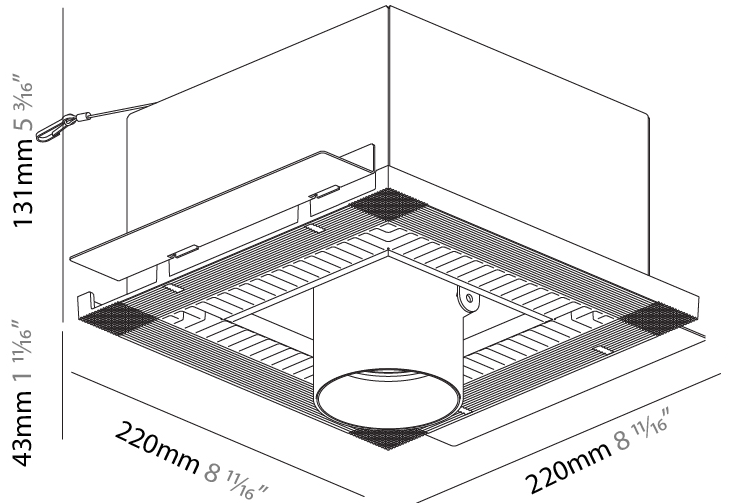

ELECTRICAL

Lamp Type: LED (Zhaga Standard)
Input Wattage (W): 13.2 (2700K) / 16.5
Total Output Wattage (W): 12 (2700K) / 15
Dimming: Tri-Mode (Non-Dimming and Phase Dimming (120Vac only) and 0-10V Dimming)
Driver Included: No
Driver Location: Recessed Housing
Driver Type: Constant Current - Universal
Driver Class: Class 2
Housing: See components
Input Voltage (V): 120 - 277
Constant Current (MA): 350

LED

Number of LEDs: 1
Color Temperature (°K): 2700 / 3000 / 3500 / 4000
Max. Delivered Lumen (lm): 870 / 970 / 1038 / 1060
CRI: >90 CRI
Lamp Life (hrs): 50000
Upon Request: Special Color Temperature

OPTICAL

Reflector°: 10
Adjustability: Rotational 355°; Tilt 45°
Upon Request: Special Beam Angles

RATINGS AND CERTIFICATIONS

Certified By: Certified for North American Standards
Zaneen Lighting Inc. © 2024, Phone: 588-3387, Fax: 247-9519, www.zaneen.com

145mm
5 11/16"

10 | 12 1/2 | 15 | 25mm
3/8" | 1/2" | 9/16" | 1"

225mm x 225mm
8 7/8" x 8 7/8"

355°

45°