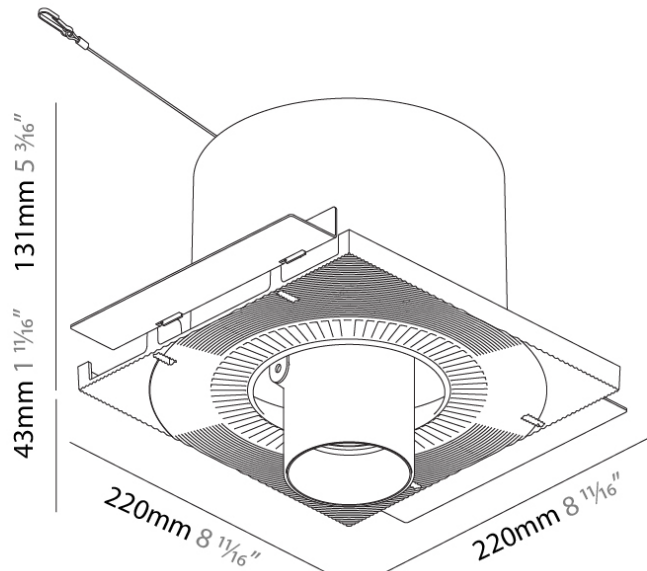

OPTICAL

Reflector: 16 / 32
 Adjustability: Rotational 355°; Tilt 45°
 Upon Request: Special Beam Angles

RATINGS AND CERTIFICATIONS

Available for international specifications by adding INT at the end of the existing Model #. For assistance on 'custom' specifications, contact zteam@zaneen.com. In a constant effort to supply the best product, we reserve the right to change specifications or materials without notice. The most recent specification sheets are found at zaneen.com
 IP rating: IP20