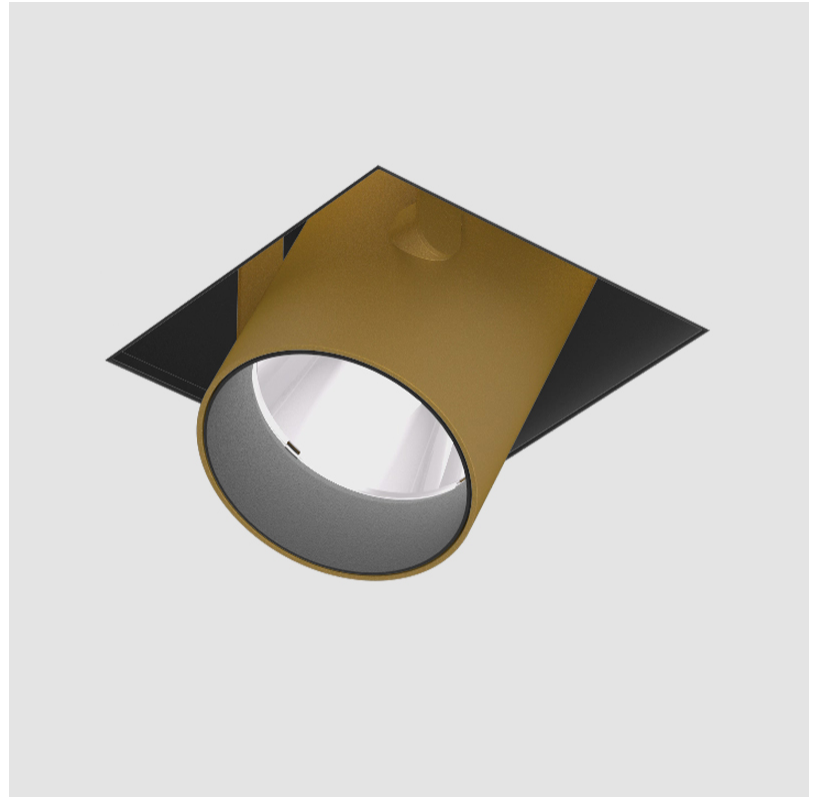

ELECTRICAL

Lamp Type: LED (Zhaga Standard)
Input Wattage (W): 19.3 + 2.6
Total Output Wattage (W): 16.5 + 2.2
Dimming: Tri-Mode (Non-Dimming and Phase Dimming (120Vac only) and 0-10V Dimming)
Driver Included: No
Driver Location: Remote
Driver Type: Constant Current & Constant Voltage - Universal
Driver Class: Class 2
Input Voltage (V): 120 - 277
Output Voltage (V): 24
Constant Current (MA): 500

LED

Number of LEDs: 2
Color Temperature (°K): 2700 / 3000 / 4000
Max. Delivered Lumen (lm): 1540 / 1580 / 1690
CRI: >90 CRI
Lamp Life (hrs): 50000
Upon Request: Special Color Temperature

OPTICAL

Reflector: 20 / 40 / 60
Adjustability: Rotational 355°; Tilt 45°
Upon Request: Special Beam Angles

RATINGS AND CERTIFICATIONS

Certified By: Certified for North American Standards
Zaneen Lighting Inc. © 2024, Phone: 588-3387, Fax: 247-9319, www.zaneen.com

Patents: IP20
For international specifications by adding 'INT' at the end of the existing Model #. For assistance on 'custom' specifications, contact zteam@zaneen.com.
In a constant effort to supply the best product, we reserve the right to change specifications or materials without notice. The most recent specification sheets are found at zaneen.com

145mm
5 11/16"

10 | 12 1/2 | 15 | 25mm
3/8" | 1/2" | 9/16" | 1"

225mm x 225mm
8 7/8" x 8 7/8"

355°

45°